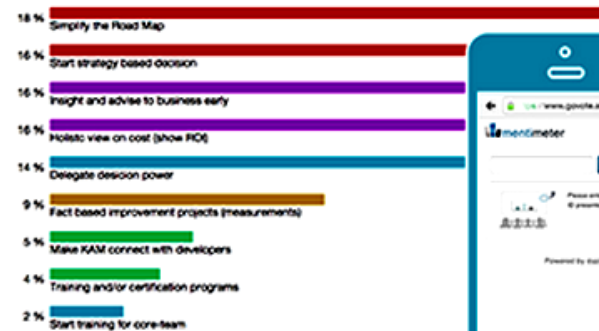

Welcome to Mentimeter

What is most important that we start doing?

Go to
www.govote.at
and enter
980 69
to vote

11 responses

Create question

<https://www.mentimeter.com/>

Conduct live polls during conferences and lectures, quick and easy

Create Question

Your audience votes using their own mobile devices

Mentimeter is Free

Sign up to save and manage your questions!

Sign up for free

Онлайн сервис быстрых опросов
в аудитории

Edit question

Mentimeter