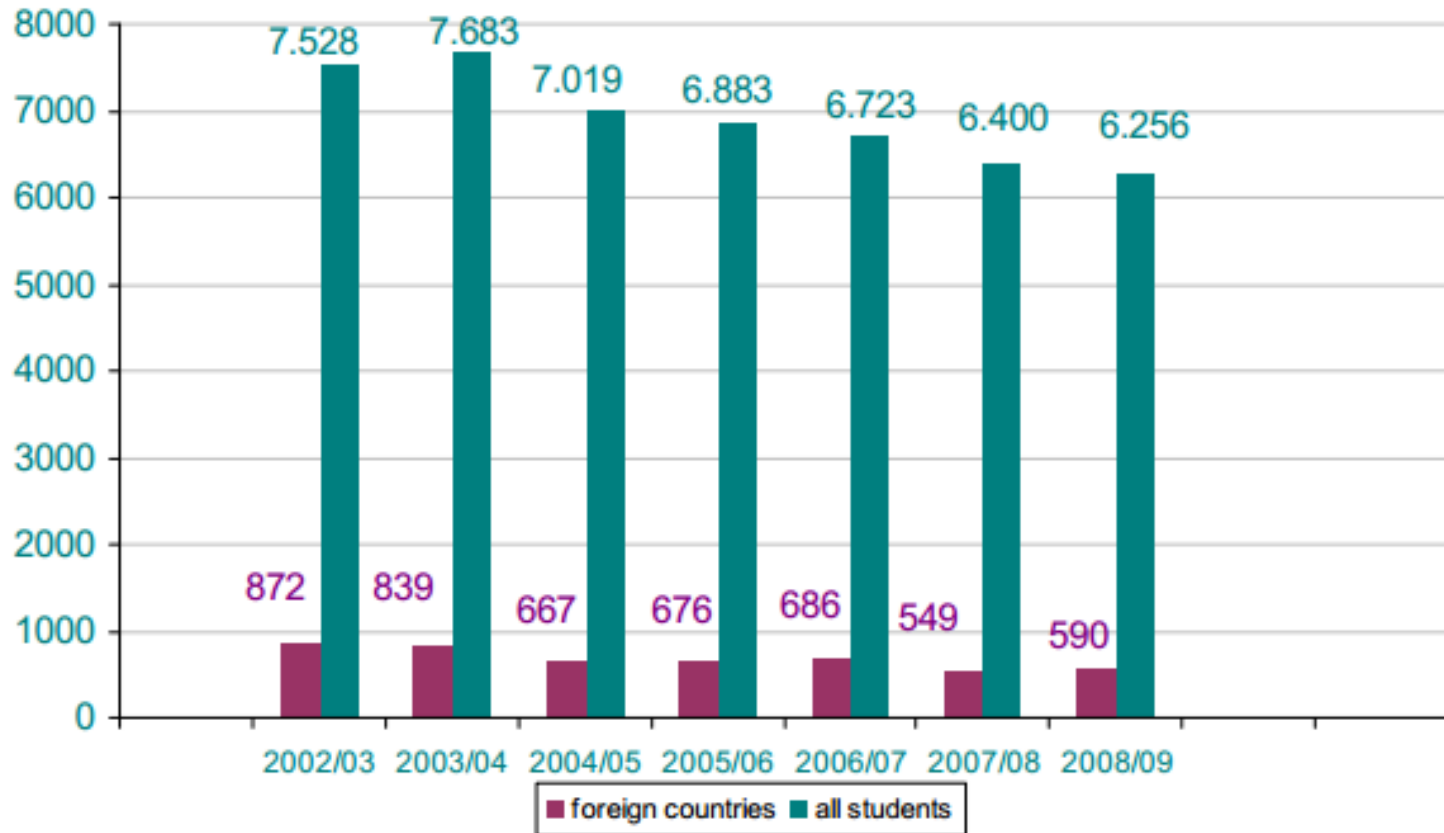

# City Facts

- State: Thuringia
- Students:  $\approx$  6.000
- Citizens:  $\approx$  27.000

# *Ilmenau University of Technology*

# Ilmenau University of Technology - History

- 24.06.1894 Contract signed for the foundation of the **Thüringisches Technikum Ilmenau**
- 1926 Ilmenau Thüringisches Technikum renamed as Ilmenau Engineering School
- 1950 The Engineering School acquires the title of Training College for Electrical and Mechanical Engineering
- 16.09.1953 **HfE**, THE Hochschule für Elektrotechnik, is opened. Matriculation ceremony for 268 students
- 1955 The Training College for Electrical and Mechanical Engineering closes its doors.
- 14.10.1963 The GDR Minister's Council confers status of **Technische Hochschule (TH)** on the HfE
- 08.07.1992 The ThürHG (Thüringen Universities Act) is passed in the Thüringen Parliament and the TH becomes **Ilmenau Technical University**

# Growth of student numbers

(proportional: foreign students)

Stand: 1/2009